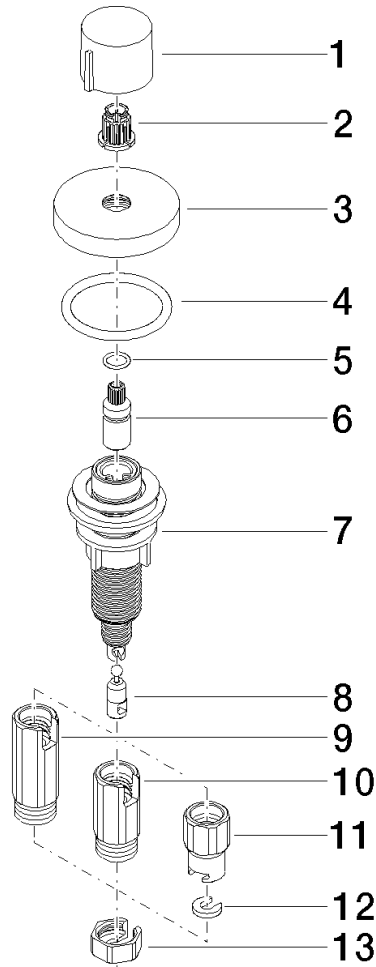

**Strainer waste with control handle - Brushed Durabronz (23kt Gold)**

ELIO

10 710 970

- control for single basin
- including adapter for Bowden cable

Fits ELIO, ENO, MEM, META SQUARE, SYNC, TARA and TARA ULTRA

Fits: ELIO, MEM, TARA, TARA ULTRA, META SQUARE

	Brushed Durabronz (23kt Gold)	10 710 970-28
	Chrome	10 710 970-00
	Brushed Platinum	10 710 970-06
	Platinum	10 710 970-08
	Durabronz (23kt Gold)	10 710 970-09
	Dark Chrome	10 710 970-19
	Matte Black	10 710 970-33
	Brushed Champagne (22kt Gold)	10 710 970-46
	Champagne (22kt Gold)	10 710 970-47
	Brushed Chrome	10 710 970-93
	Brushed Dark Platinum	10 710 970-99

10 710 970

mm [inches]

10 710 970

Parts for other finishes can be found here: [Chrome](#)

Spare parts list

No.	Item Number	Name	Quantity used	Delivery time
1	09 20 97 030-28	handle	1	20
2	90 12 12 002 00 90	fixing cap	1	2
3	09 27 87 006-28	rosette	1	20
4	90 14 10 043 00 90	seal	1	2
5	09 14 10 042 90	seal	1	2
6	09 29 06 087-28	spindle	1	-
Spare part can no longer be ordered, please order the replacement item				
7	04 30 01 029 00 90	adaptor	1	2
8	09 24 03 175 90	adaptor	1	2
9	09 11 10 073-07	connection	1	30
10	09 11 10 074-07	connection	1	30
11	09 11 10 079-07	connection	1	30
12	09 30 11 087 90	disc	1	2
13	09 23 30 024-07	nut	1	30